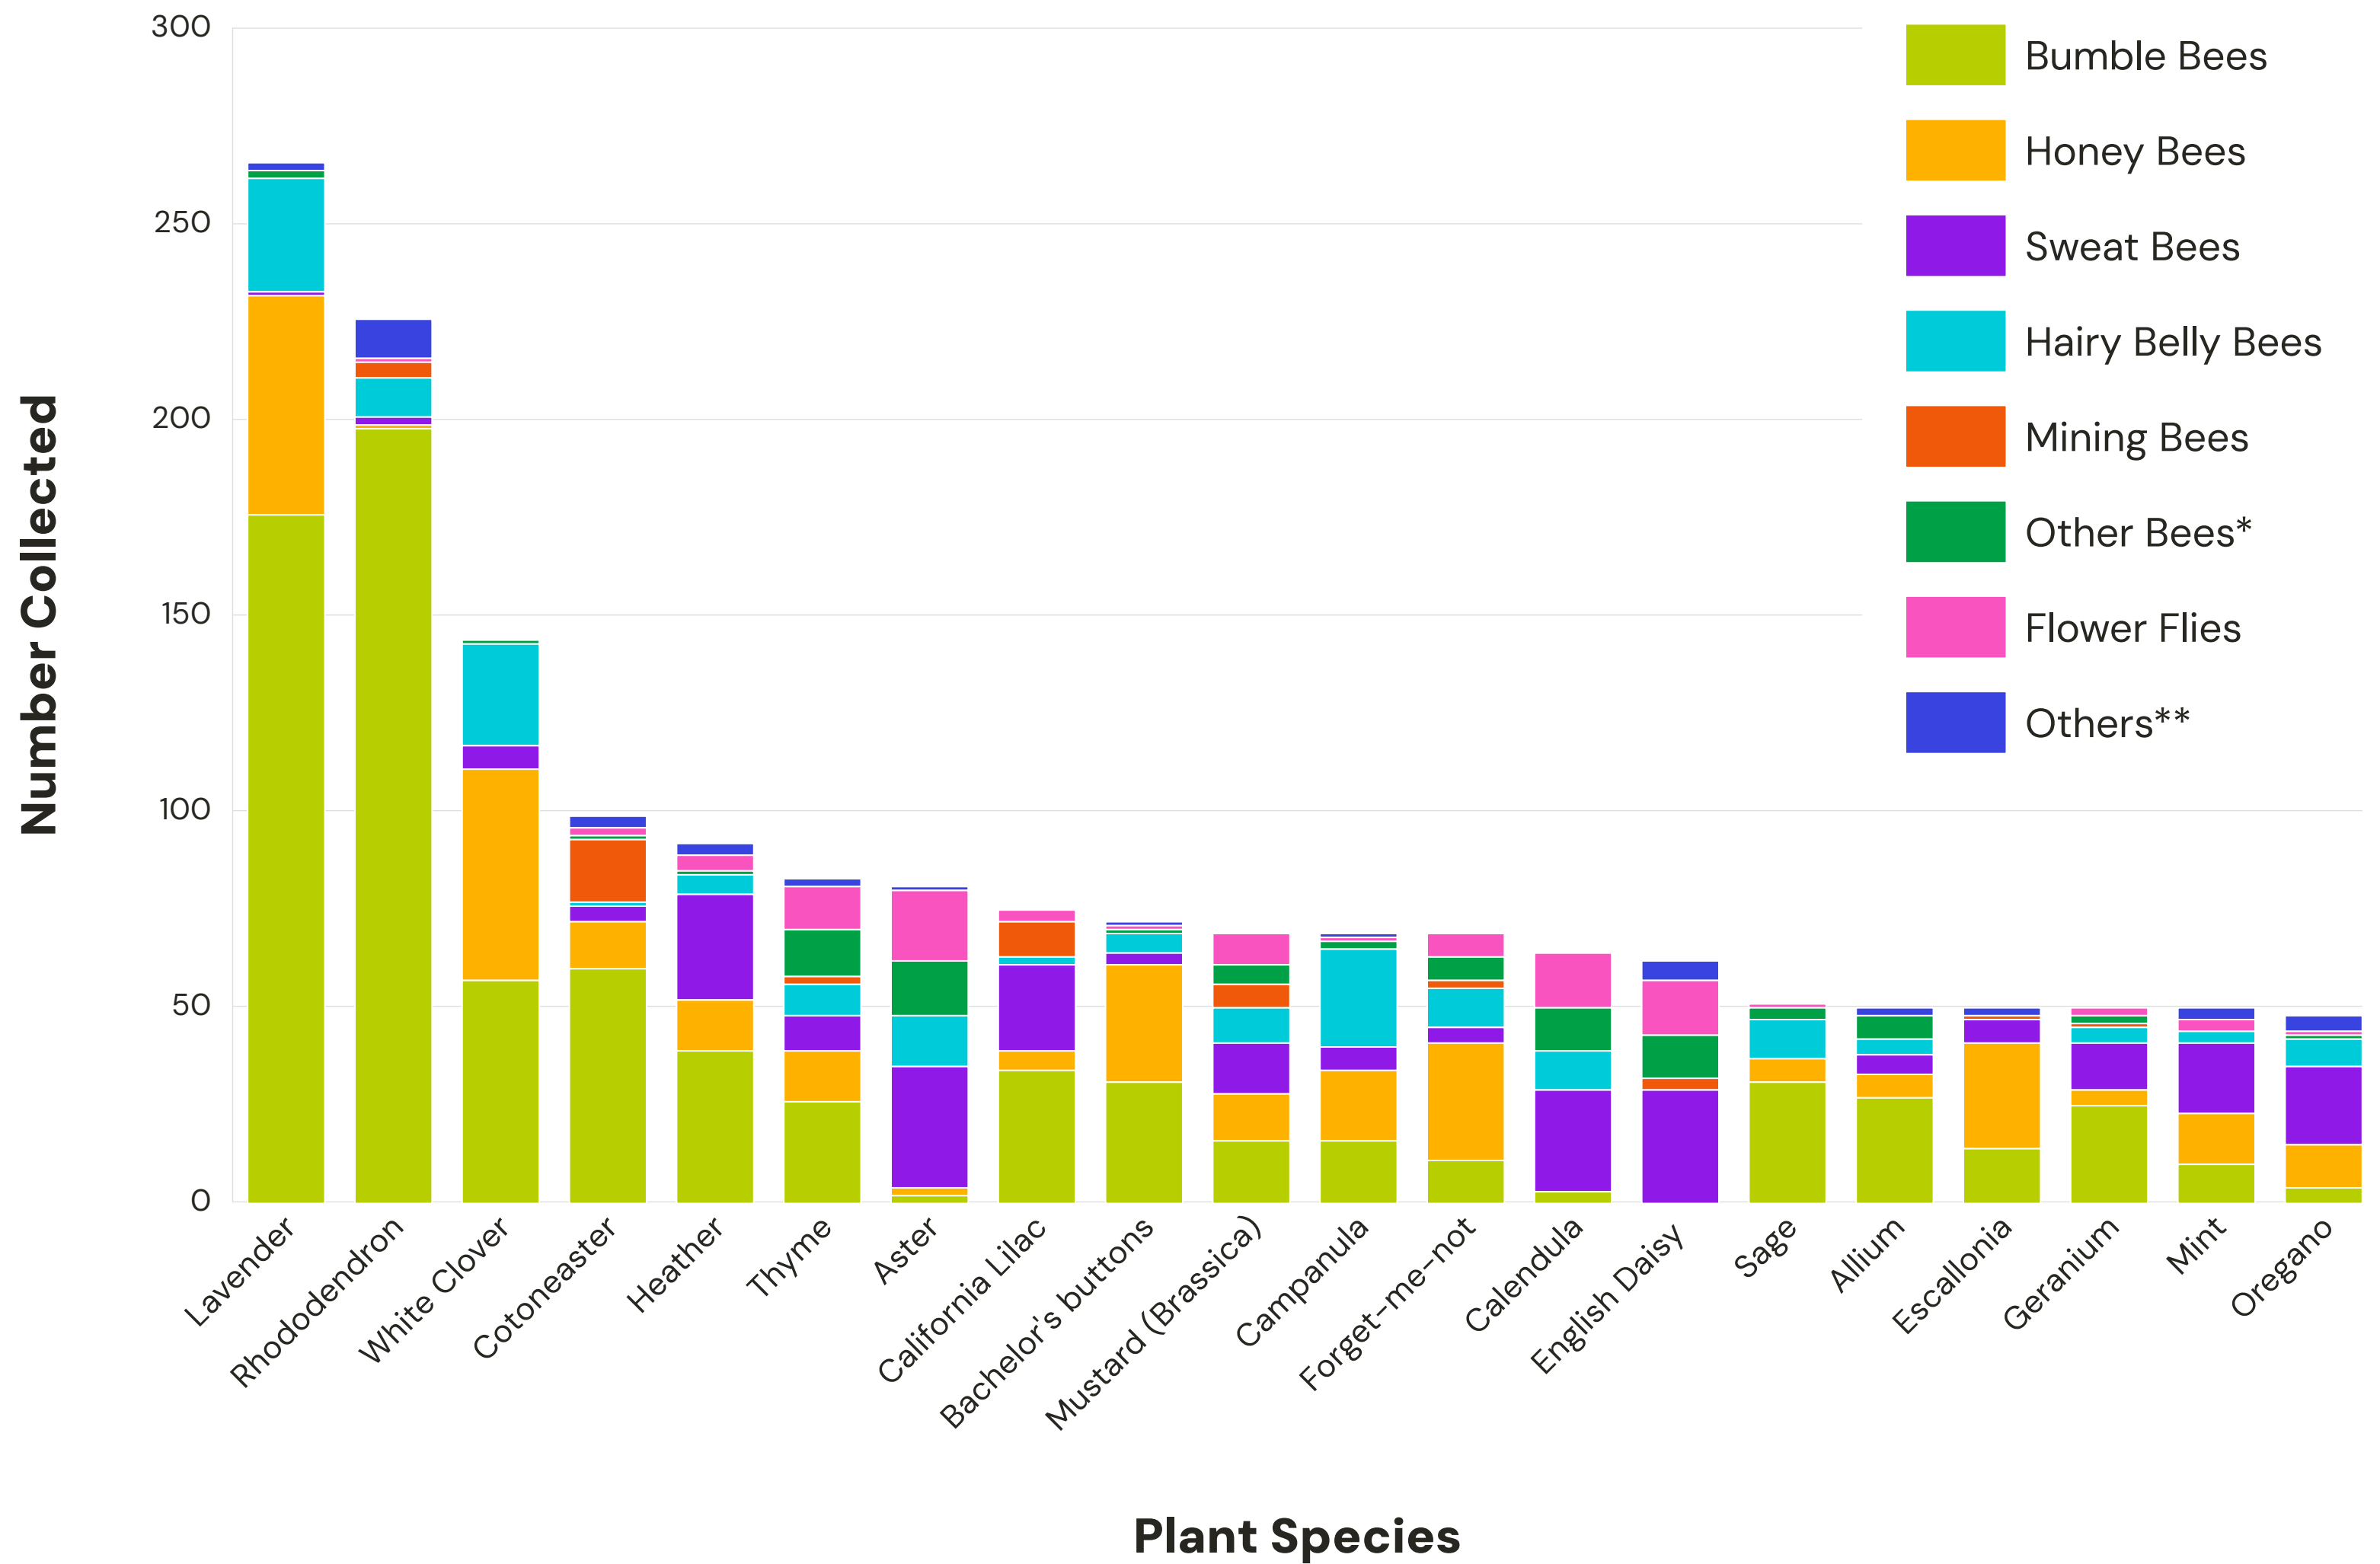

# Garden Plants of the Saanich Peninsula

Elizabeth Elle  
Ecology

\* **"Other Bees"** includes the cellophane bees, Apid bees other than bumblebees and honeybees, and cuckoo bees (which are from multiple families).

\*\* **"Others"** includes wasps, flies other than flower flies, beetles, butterflies, and birds.