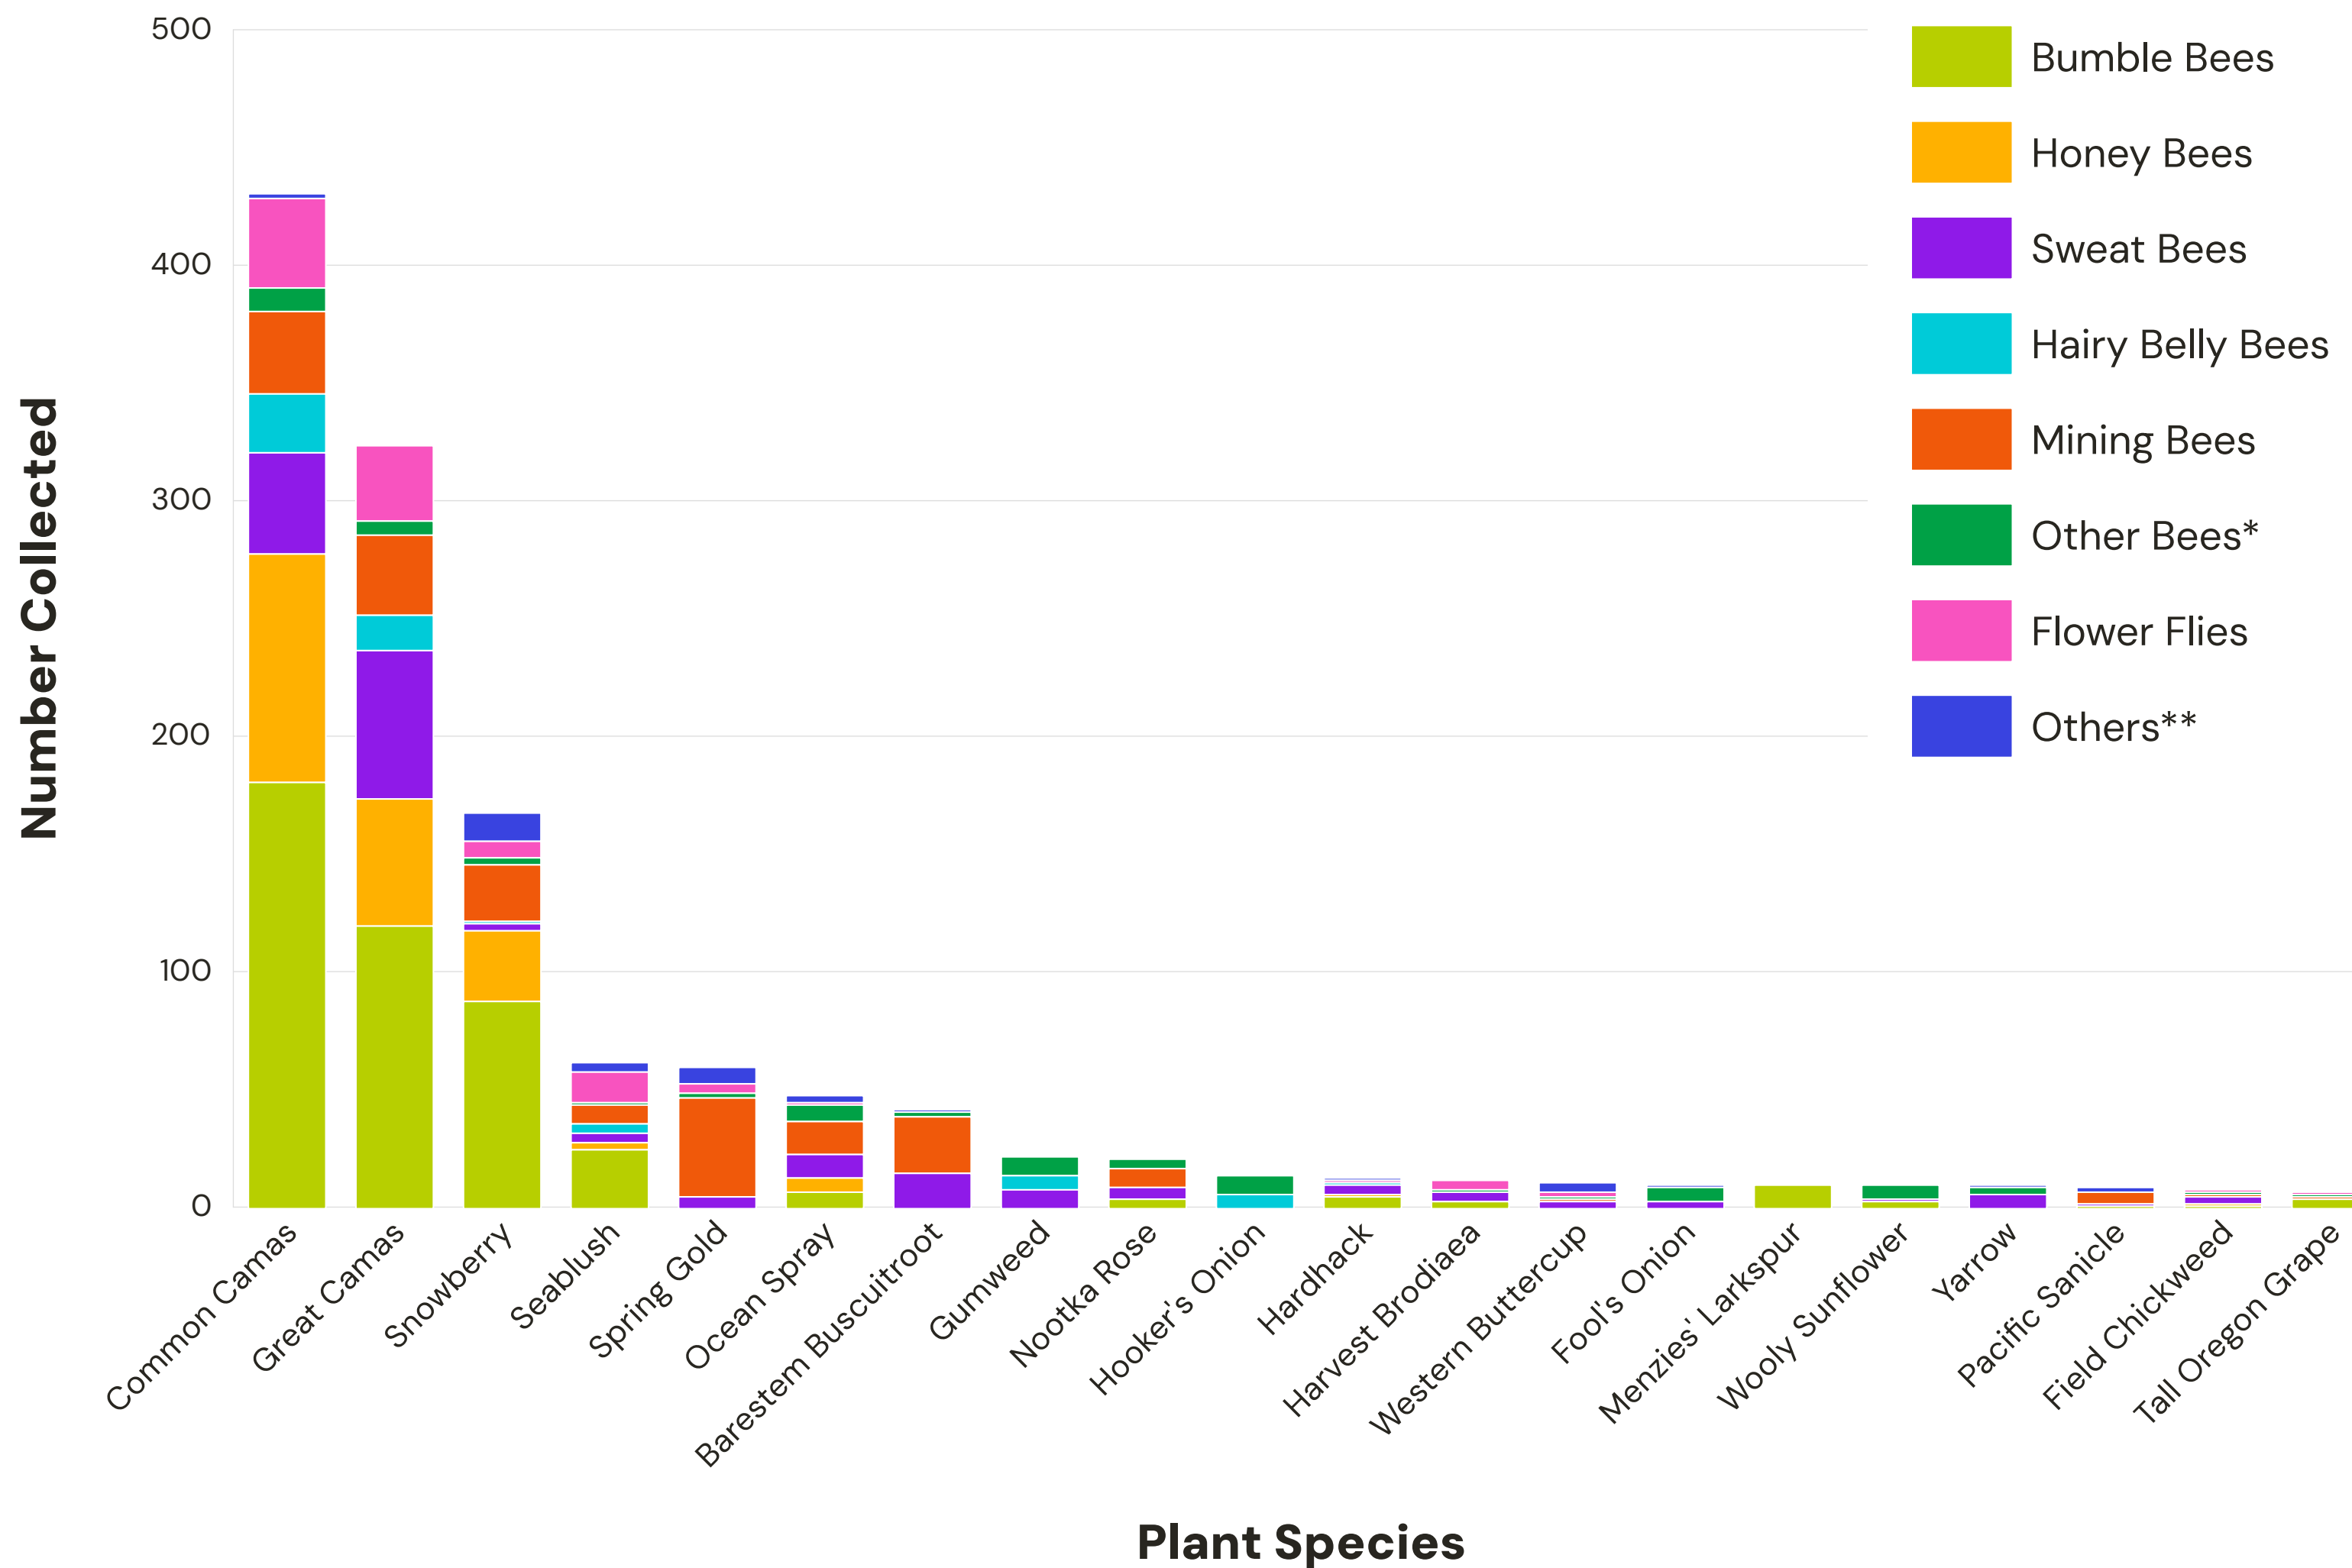

Wild Plants of the Garry Oak Ecosystem

Elizabeth Elle
Ecology

* "Other Bees" includes the cellophane bees, Apid bees other than bumblebees and honeybees, and cuckoo bees (which are from multiple families).

** "Others" includes wasps, flies other than flower flies, beetles, butterflies, and birds.