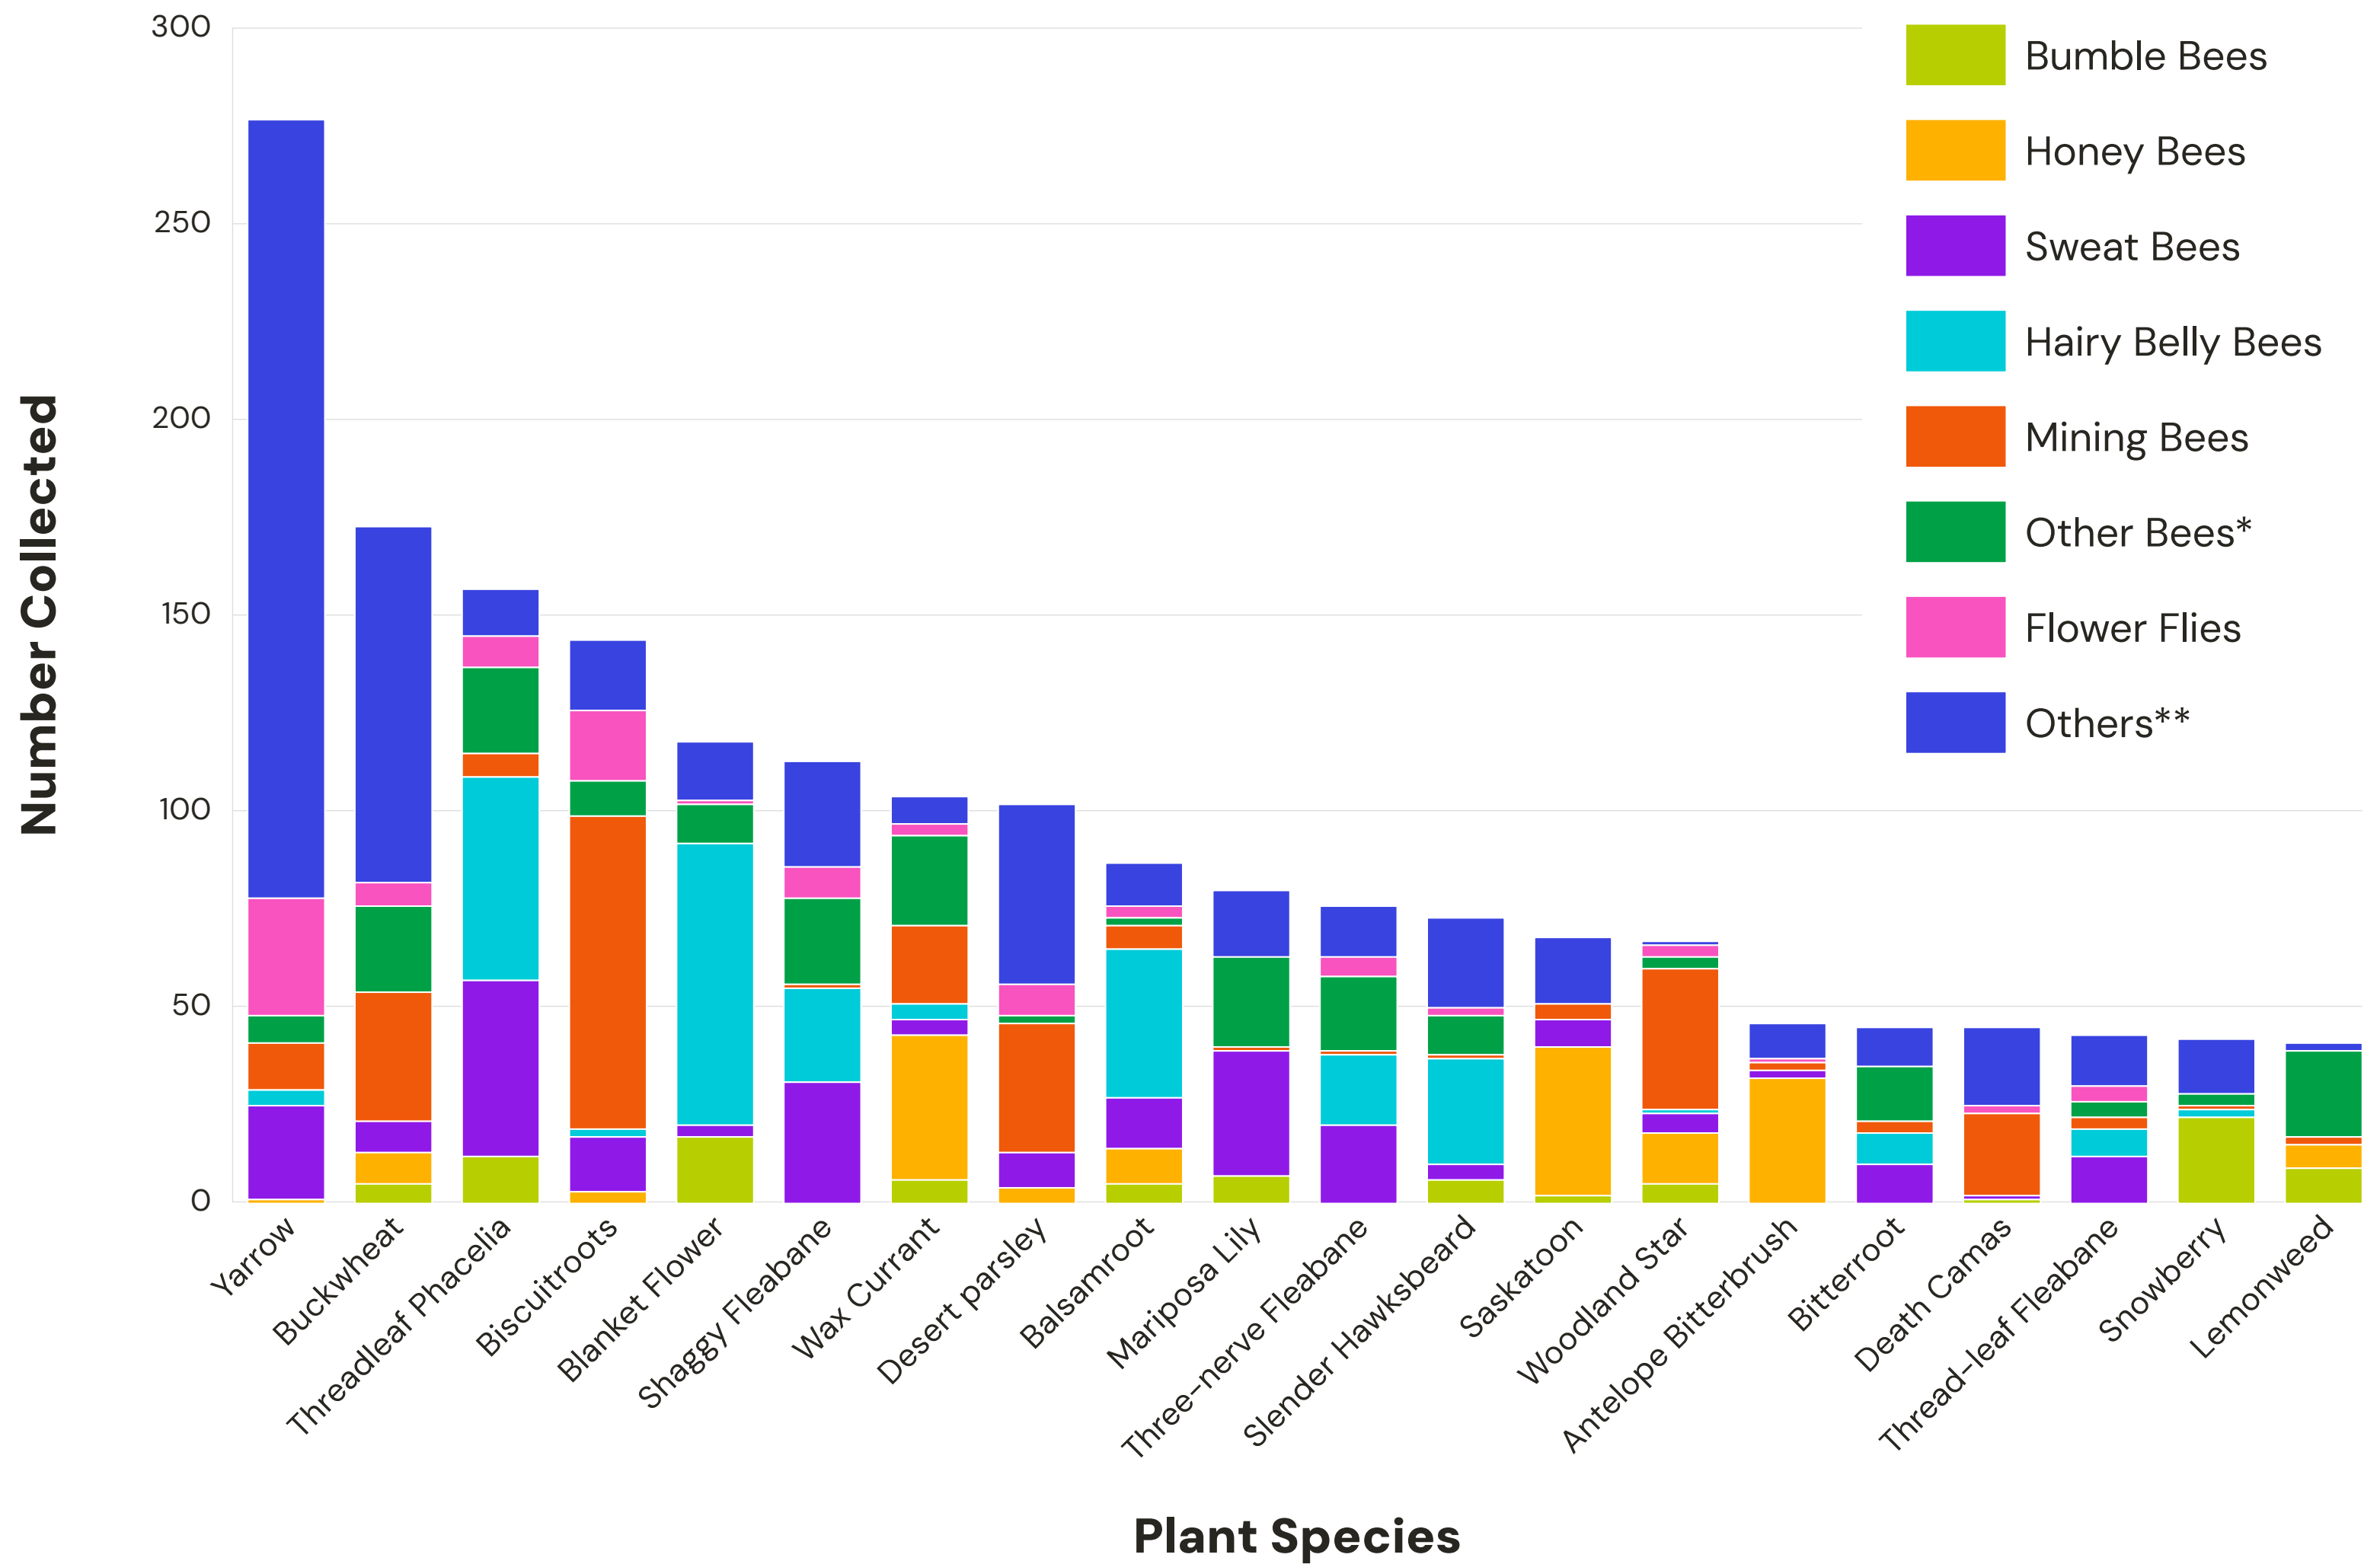

# Wild Plants of the South Okanagan

Elizabeth Elle  
Ecology

\* **“Other Bees”** includes the cellophane bees, Apid bees other than bumblebees and honeybees, and cuckoo bees (which are from multiple families).

\*\* **“Others”** includes wasps, flies other than flower flies, beetles, butterflies, and birds.